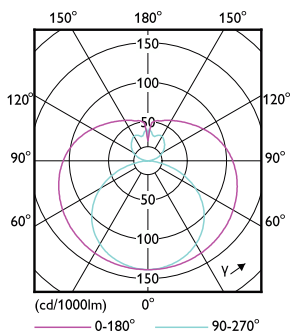

Fotometriai adatok

Light Distribution Diagram

General uniform lighting