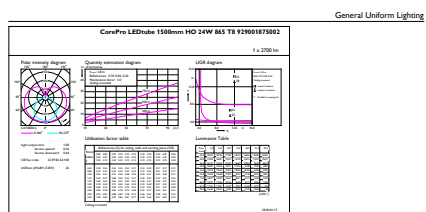

CalculX Photometrics 4.0 Philips Lighting B.V. Page 1/1

24W G13 865 6500K