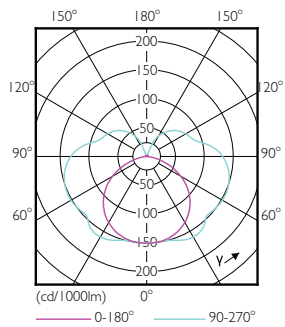

CorePro LEDlinearMV 14-120W R7S 830 D

CorePro LEDlinearMV 14-120W R7S 830 D

CorePro LEDlinearMV 14-120W R7S 830 D