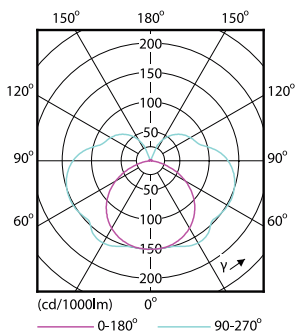

LED Lamps, CorePro R7S 118mm 14-100W /840 D