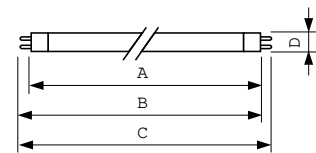

Product	D (max)	A (max)	B (max)	B (min)	C (max)
MASTER TL5 HO 80W/865 SLV/40	17 mm	1 449,0 mm	1 456,1 mm	1 453,7 mm	1 463,2 mm

Fotometriai adatok

Spectral Power Distribution Colour - MASTER TL5 HO 80W/865 SLV/40