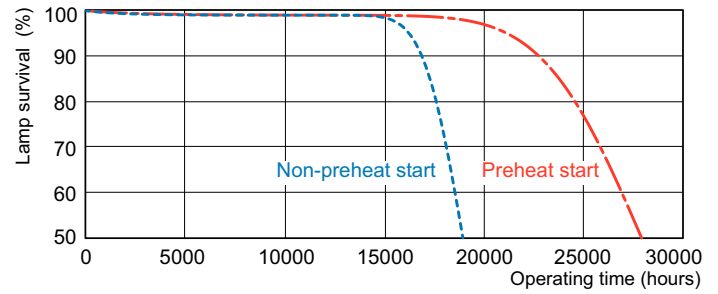

MASTER TL5 High Output

Élettartam