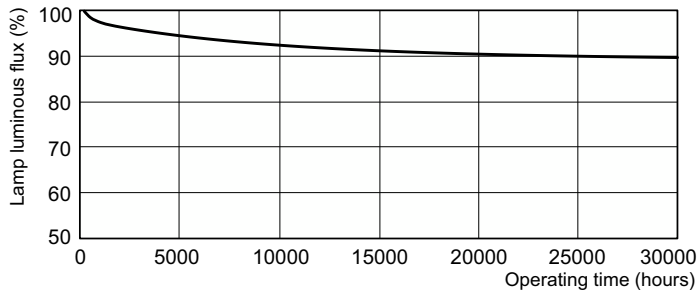

Life Expectancy Diagram - MASTER TL5 HO 80W/865 SLV/40

Life Expectancy Diagram - MASTER TL5 HO 80W/865 SLV/40

Lumen Maintenance Diagram - MASTER TL5 HO 80W/865 SLV/40