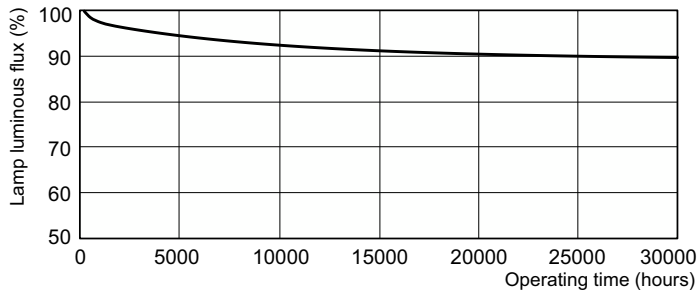

Life Expectancy Diagram - MASTER TL5 HO 80W/830 SLV/40

Life Expectancy Diagram - MASTER TL5 HO 80W/830 SLV/40

Lumen Maintenance Diagram - MASTER TL5 HO 80W/830 SLV/40