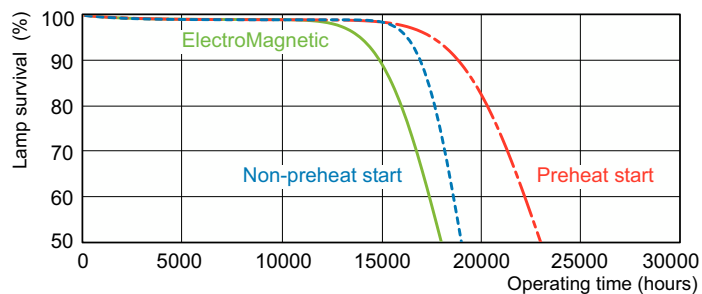

Life Expectancy Diagram - MASTER TL-D Super 80 18W/840 1SL/25