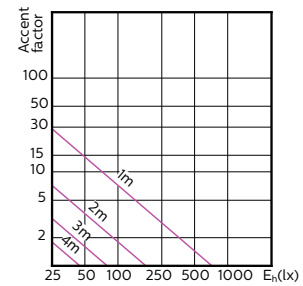

MASTER LEDspot ExpertColor MV 35W GU10
940 36D

MASTER LEDspot ExpertColor MV 50W GU10
927 25D