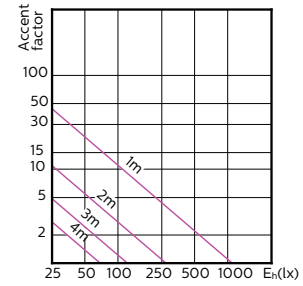

MASTER LEDspot ExpertColor MV 35W GU10
940 25D