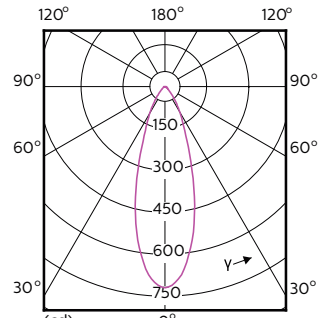

MASTER LEDspot ExpertColor MV

120°

180°

(cd) 0° 120° 180° 120°

(cd) 0°

MASTER LEDspot ExpertColor MV

Accent Diagrams

Accent Diagram