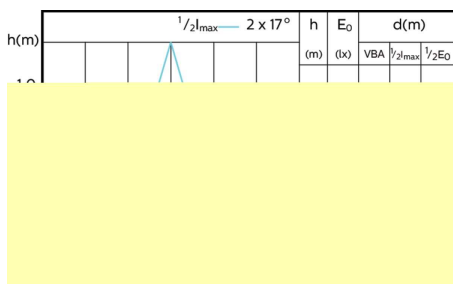

MASTER LEDspot ExpertColor MV 50W GU10
940 36D

Beam Diagrams

Beam diagram

MASTER LEDspot ExpertColor MV 35W GU10
930 25D

MASTER LEDspot ExpertColor MV 35W GU10
940 25D

Beam diagram

MASTER LEDspot ExpertColor MV 35W GU10
930 36D