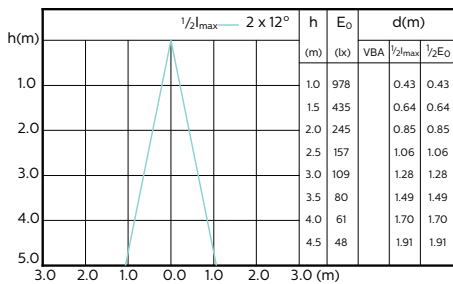

Beam Diagrams

Beam diagram