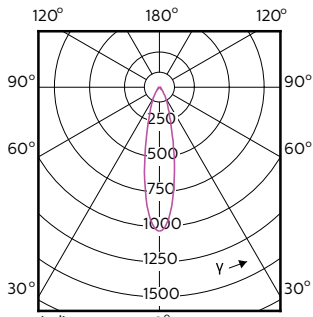

MASTER LEDspot ExpertColor MV

120°

180°

(cd) 0° 120° 180° 120°

(cd) 0°

MASTER LEDspot ExpertColor MV

Accent Diagrams

Accent Diagram