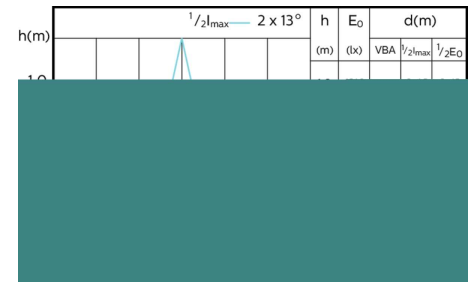

MASTER LEDspot ExpertColor MV 35W GU10
940 36D

MASTER LEDspot ExpertColor MV

Beam Diagrams

MASTER LEDspot ExpertColor MV 50W GU10
927 25D

MASTER LEDspot ExpertColor MV 50W GU10
930 25D

MASTER LEDspot ExpertColor MV 50W GU10
940 25D