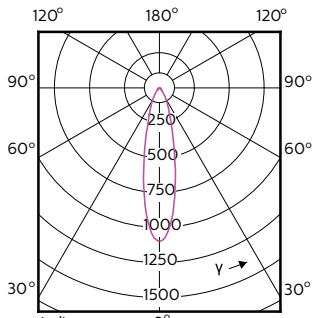

MASTER LEDspot ExpertColor MV

120°

180°

(cd) 0° 120° 180° 120°

(cd) 0°

MASTER LEDspot ExpertColor MV

Accent Diagrams

Accent Diagram