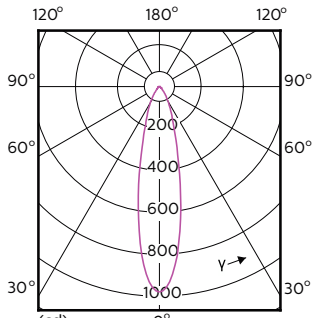

MASTER LEDspot ExpertColor MV

120°

180°

(cd) 0° 120° 180° 120°

(cd) 0°

MASTER LEDspot ExpertColor MV

Accent Diagrams

Accent Diagram