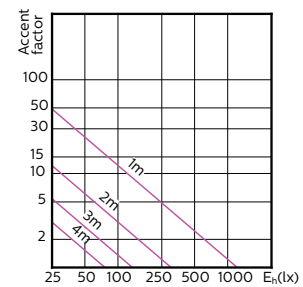

MASTER LEDspot ExpertColor MV 50W GU10
940 25D