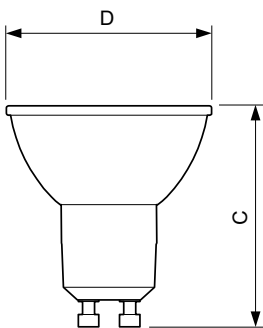

Alkalmazás

- Vendéglátóipar
- Üzletek
- Lakóterületek

MASTER LEDspot ExpertColor MV

Versions

GU10 PAR 2 palce

Méretezett rajza

Product	D	C
MASTER LED ExpertColor 3.9-35W GU10 940 36D	50 mm	54 mm
MASTER LED ExpertColor 3.9-35W GU10 927 25D	50 mm	54 mm
MASTER LED ExpertColor 3.9-35W GU10 930 25D	50 mm	54 mm
MASTER LED ExpertColor 3.9-35W GU10 940 25D	50 mm	54 mm
MASTER LED ExpertColor 3.9-35W GU10 927 36D	50 mm	54 mm
MASTER LED ExpertColor 3.9-35W GU10 930 36D	50 mm	54 mm
MASTER LED ExpertColor 5.5-50W GU10 927 25D	50 mm	54 mm
MASTER LED ExpertColor 5.5-50W GU10 930 25D	50 mm	54 mm
MASTER LED ExpertColor 5.5-50W GU10 927 36D	50 mm	54 mm
MASTER LED ExpertColor 5.5-50W GU10 940 25D	50 mm	54 mm
MASTER LED ExpertColor 5.5-50W GU10 930 36D	50 mm	54 mm
MASTER LED ExpertColor 5.5-50W GU10 940 36D	50 mm	54 mm