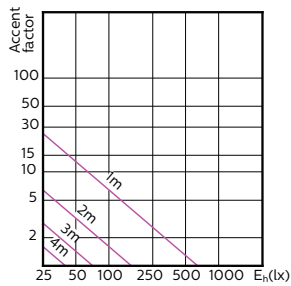

Accent Diagram