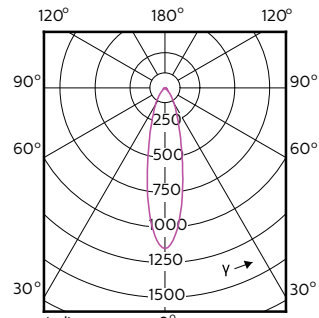

MASTER LEDspot ExpertColor MV

120°

180°

(cd) 0° 120° 180° 120°

(cd) 0°

MASTER LEDspot ExpertColor MV

Accent Diagrams

Accent Diagram