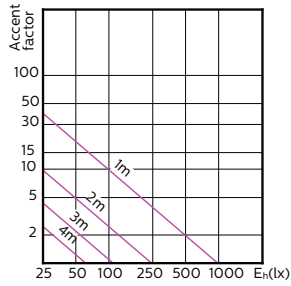

MASTER LEDspot ExpertColor MV

120°

180°

(cd) 0° 120° 180° 120°

(cd) 0°

MASTER LEDspot ExpertColor MV

Accent Diagrams

Accent Diagram