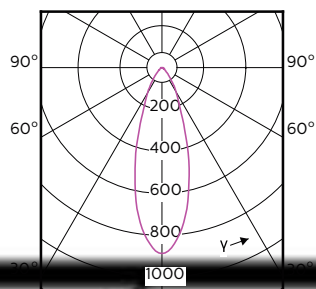

MASTER LEDspot ExpertColor MV

120°

180°

(cd) 0° 120° 180° 120°

(cd) 0°

MASTER LEDspot ExpertColor MV

Accent Diagrams

Accent Diagram