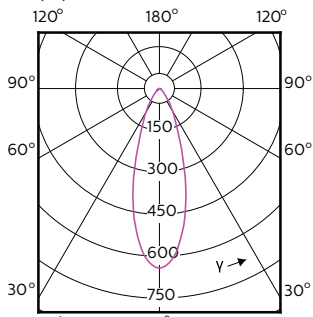

MASTER LEDspot ExpertColor MV

120°

180°

(cd) 0° 120° 180° 120°

(cd) 0°

MASTER LEDspot ExpertColor MV

Accent Diagrams

Accent Diagram