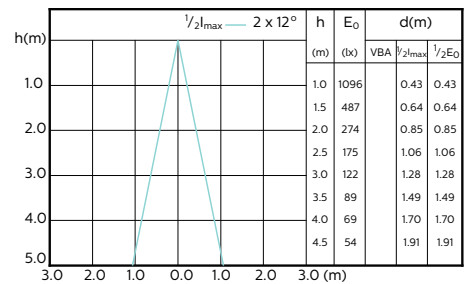

MASTER LEDspot ExpertColor MV 50W GU10
940 36D

Beam Diagrams

Beam diagram

MASTER LEDspot ExpertColor MV 35W GU10
930 25D

MASTER LEDspot ExpertColor MV 35W GU10
940 25D

Beam diagram

MASTER LEDspot ExpertColor MV 35W GU10
930 36D