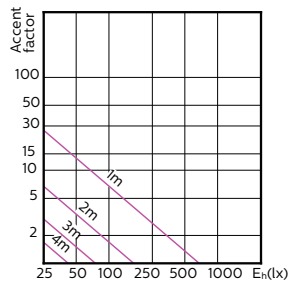

MASTER LEDspot ExpertColor MV 35W GU10
930 36D