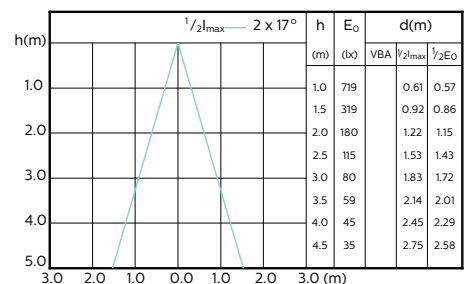

MASTER LEDspot ExpertColor MV 50W GU10
940 36D

Beam Diagrams

Beam diagram

MASTER LEDspot ExpertColor MV 35W GU10
930 25D

MASTER LEDspot ExpertColor MV 35W GU10
940 25D

Beam diagram

MASTER LEDspot ExpertColor MV 35W GU10
930 36D