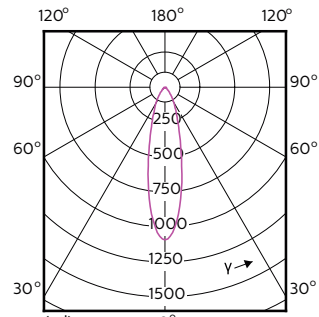

MASTER LEDspot ExpertColor MV

120°

180°

(cd) 0° 120° 180° 120°

(cd) 0°

MASTER LEDspot ExpertColor MV

Accent Diagrams

Accent Diagram