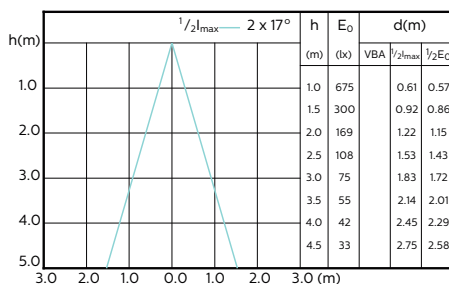

MASTER LEDspot ExpertColor MV 50W GU10
940 36D

Beam Diagrams

Beam diagram

MASTER LEDspot ExpertColor MV 35W GU10
930 25D

MASTER LEDspot ExpertColor MV 35W GU10
940 25D

Beam diagram

MASTER LEDspot ExpertColor MV 35W GU10
930 36D