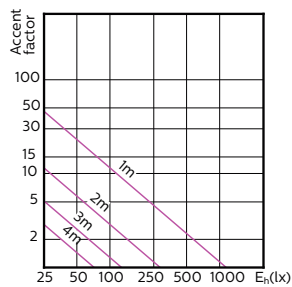

MASTER LEDspot ExpertColor MV 50W GU10
930 25D