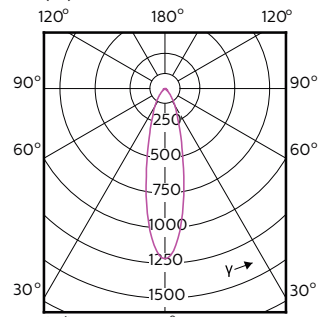

MASTER LEDspot ExpertColor MV

120°

180°

(cd) 0° 120° 180° 120°

(cd) 0°

MASTER LEDspot ExpertColor MV

Accent Diagrams

Accent Diagram