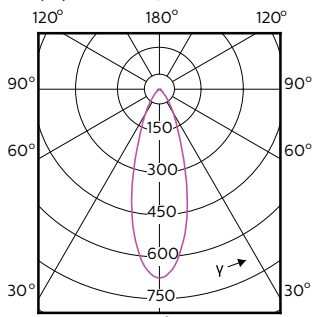

MASTER LEDspot ExpertColor MV

120°

180°

(cd) 0° 120° 180° 120°

(cd) 0°

MASTER LEDspot ExpertColor MV

Accent Diagrams

Accent Diagram