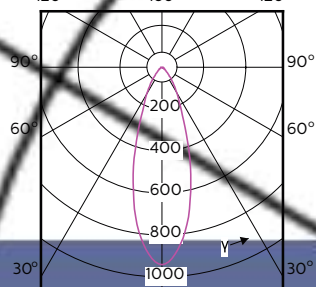

MASTER LEDspot ExpertColor MV

120°

180°

(cd) 0° 120° 180° 120°

(cd) 0°

MASTER LEDspot ExpertColor MV

Accent Diagrams

Accent Diagram