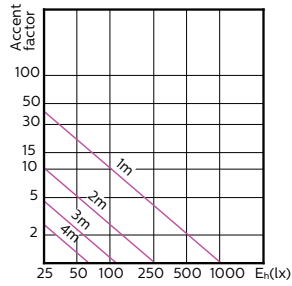

MASTER LEDspot ExpertColor MV

120°

180°

(cd) 0° 120° 180° 120°

(cd) 0°

MASTER LEDspot ExpertColor MV

Accent Diagrams

Accent Diagram