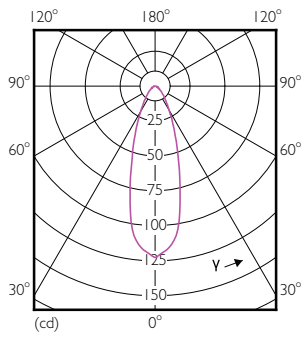

Classic LEDspotMV

Versions

Méretezett rajza

Product	D	C
MR11 GU10 3.5W-35W WW 36D 2700K SRT6	36 mm	50 mm

Accent Diagrams

Accent Diagram

Classic LEDspotMV

Beam Diagrams

Beam diagram