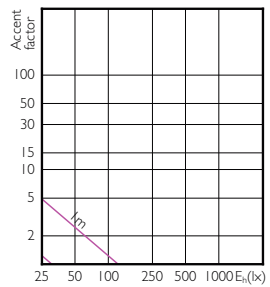

Classic LEDspotMV

Versions

Méretezett rajza

Product	D	C
MR11 GU10 3.5W-35W WW 36D 2700K SRT6	36 mm	50 mm

Accent Diagrams

Accent Diagram

Classic LEDspotMV

Beam Diagrams

Beam diagram